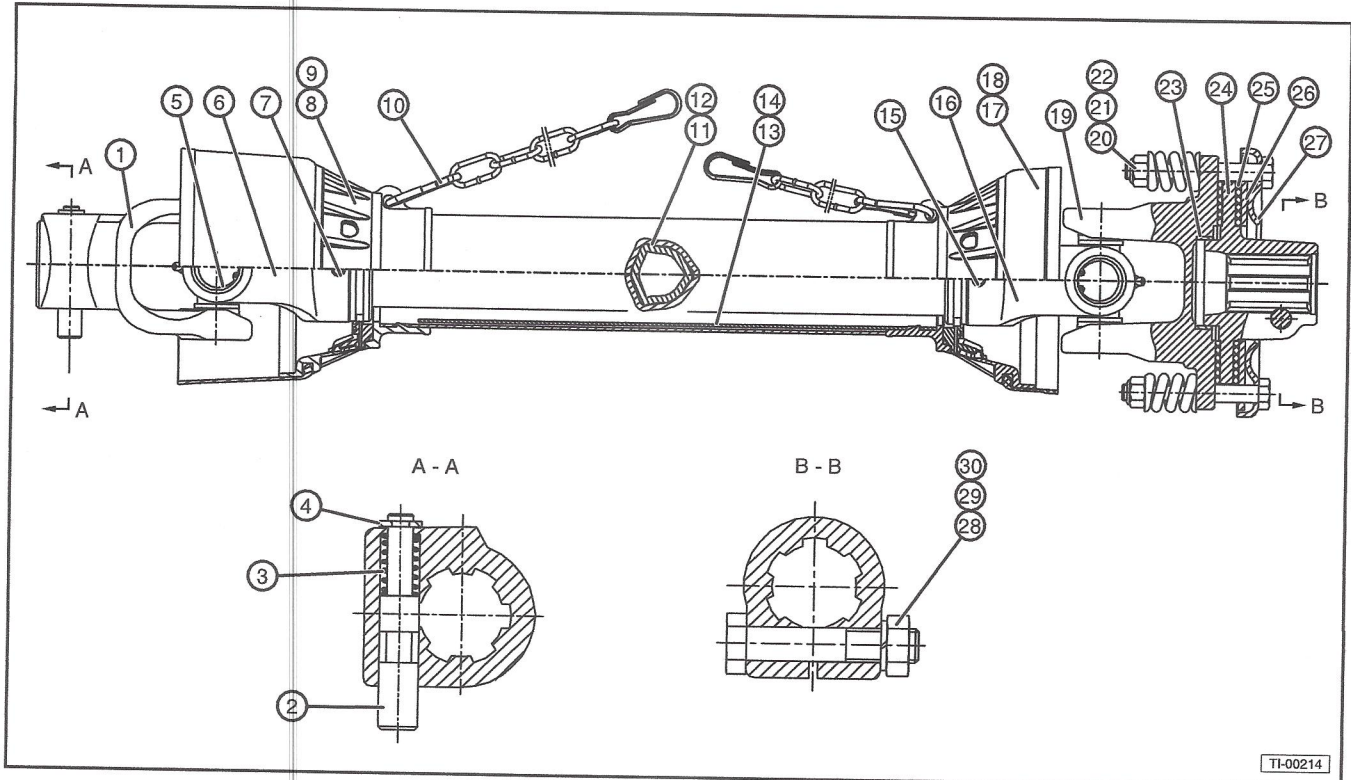

## 13.6 Driveline Assembly

TI-00214

Item	Part Number	Description	Qty.
—	210046	RT-S4-863.5 Driveline, Complete	1
—	120012	PTO 111-724, Fits 5' and 6', Complete Unit	1
<b>Driveline Detail</b>			
1	210301	Splined Yoke	1
2	210302	Push Pin	1
3	210303	Push Pin Spring	1
4	210304	Push Pin Circlip	1
5	210305	Universal Joint	2
6	210306	Outer Triangular Tube Yoke	1
7	210307	Elastic Cylindrical Pin	1
8	210308	Cone for Outer Tube	1
9	210309	Outer Tube Plastic Bearing	1
10	210310	Safety Chains	2
11	210311	Outer Triangular Tube	1
12	210312	Inner Triangular Tube	1
13	210313	Outer Plastic Guard	1
14	210314	Inner Plastic Guard	1

Item	Part Number	Description	Qty.
15	210315	Elastic Cylindrical Pin	1
16	210316	Inner Triangular Tube Yoke	1
17	210317	Cone for Inner Tube with Friction Torque Limiter Cone	1
18	210318	Inner Tube Plastic	1
19	210319	Flanged Yoke	1
20	210320	Hexagon Bolt	8
21	210321	Spring	8
22	210322	Hexagon Non-metallic Clamping Nut	8
23	210323	Bushing	1
24	210324	Hub	1
25	210325	Friction Lining	2
26	210326	Internal Disc	1
27	210327	Pressure Plate	1
28	210328	Fine Tooth Hexagon Bolt	1
29	210329	Fine Tooth Hexagon Nut	1
30	210330	Spring Washer	1